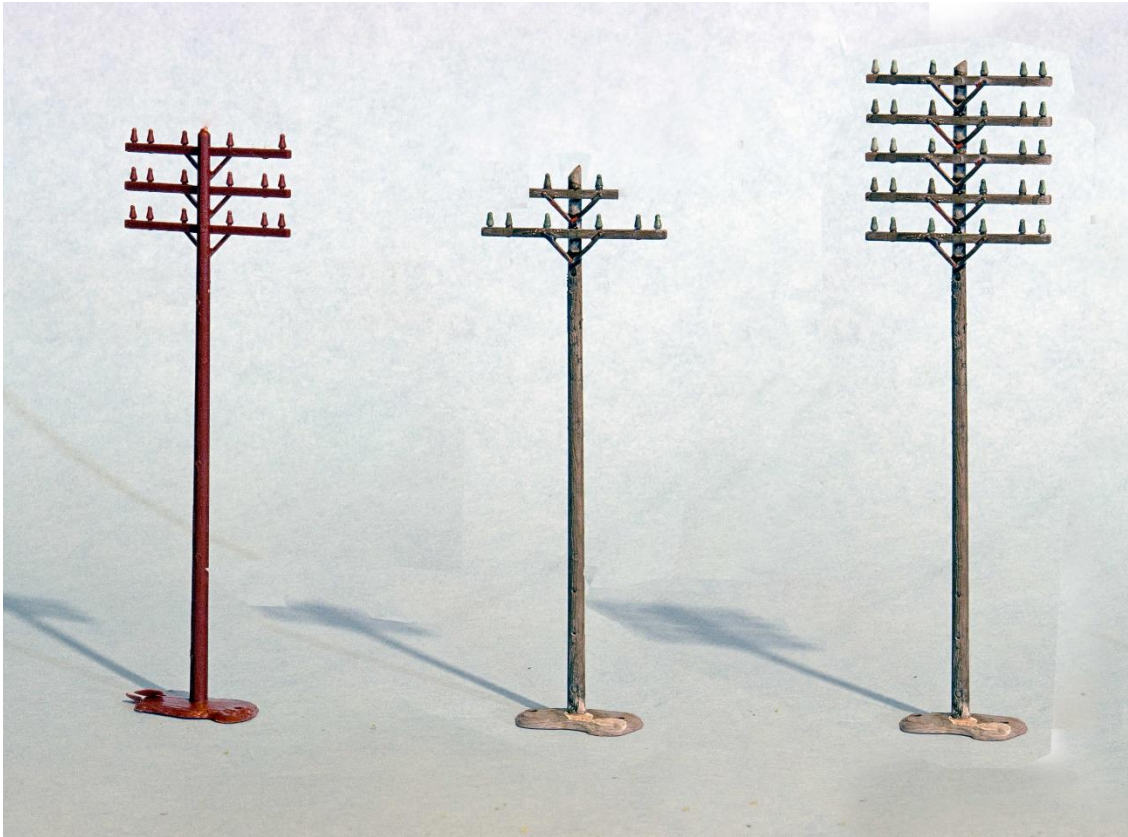

Enjoy. More to come...

"Mr. Leon's Telegraph Poles" by Michael Tylick, MMR (September 2020)

A photograph of a train station platform. A long, dark train is stopped at the platform. Several people are walking on the platform. The station has a high, arched ceiling with skylights. The title "The 70 Year Train Ride" is overlaid in white text at the top right.