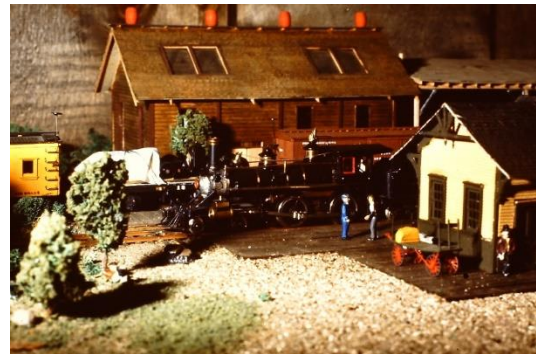

Spouses and guests are always welcome.

Clinic #1: "My Layouts Through the Years," by Steve Boothroyd

Former Little Rhody Division member and past superintendent Steve Boothroyd will regale us with stories, photos and videos of his layouts through the years, beginning in 1960. On his newest layout, The Narragansett Pier Division is in and scenicked; the New York, Providence & Boston Division is up with track laid; and the Wood River Division has been started.