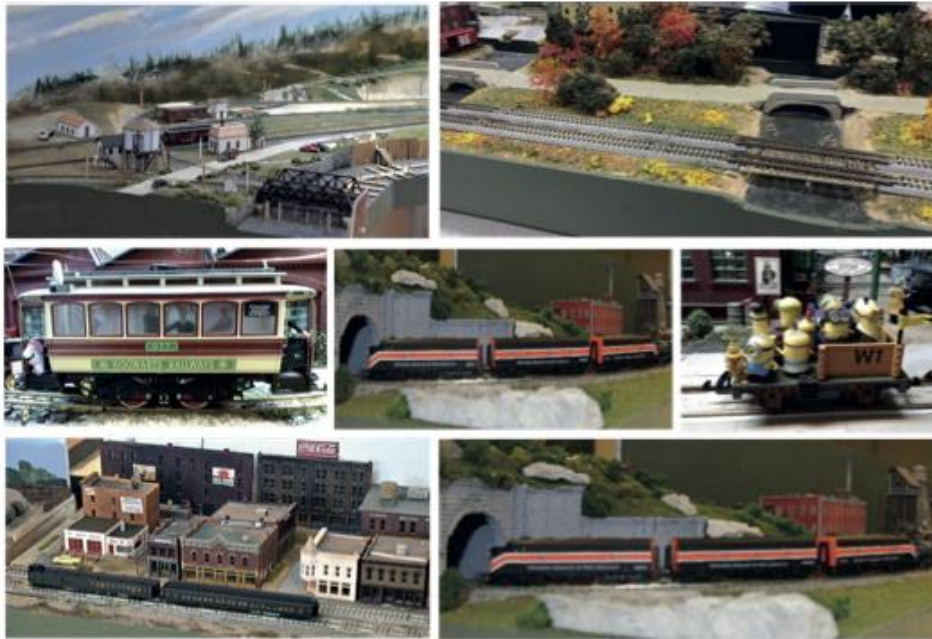

APRIL EVENT

The next Little Rhody Division (LRD) event is scheduled for **Saturday, May 6** at the **Rogers Free Library, 525 Hope St (Rt. 114), Bristol, RI 02809**. Parallel parking is available along Hope St. Parking lot access in back on Thames St. The library opens at **9 AM**. Our model train displays will be open to the public from **10 AM until 1 PM**.

Click on flyer to download

MODEL TRAIN DISPLAY

OPERATING MODEL RAILROADS

SAT. MAY 6, 2023 10:00-1:00

ROGERS FREE LIBRARY

525 HOPE ST (RT. 114), BRISTOL, RI 02809

FREE!!! BRING THE CHILDREN!
T-TRAK AND HARRY POTTER LAYOUTS