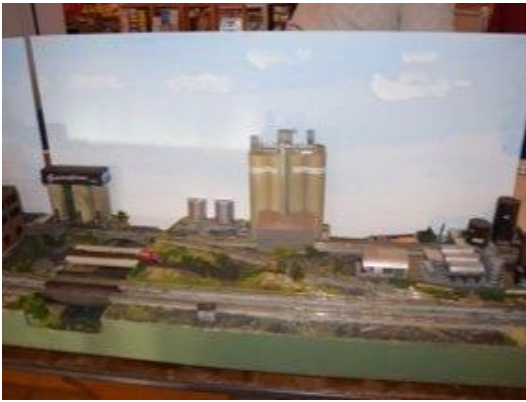

SOME SNAPSHOTS OF OUR T-TRAK MODULES IN PREVIOUS DISPLAYS

Additional events on the horizon

APRIL 27TH, 11:00 – 2:00 *Doors open at 10AM*

Set up Friday afternoon 3 pm to 5 pm.

LRD MODEL TRAIN DISPLAY